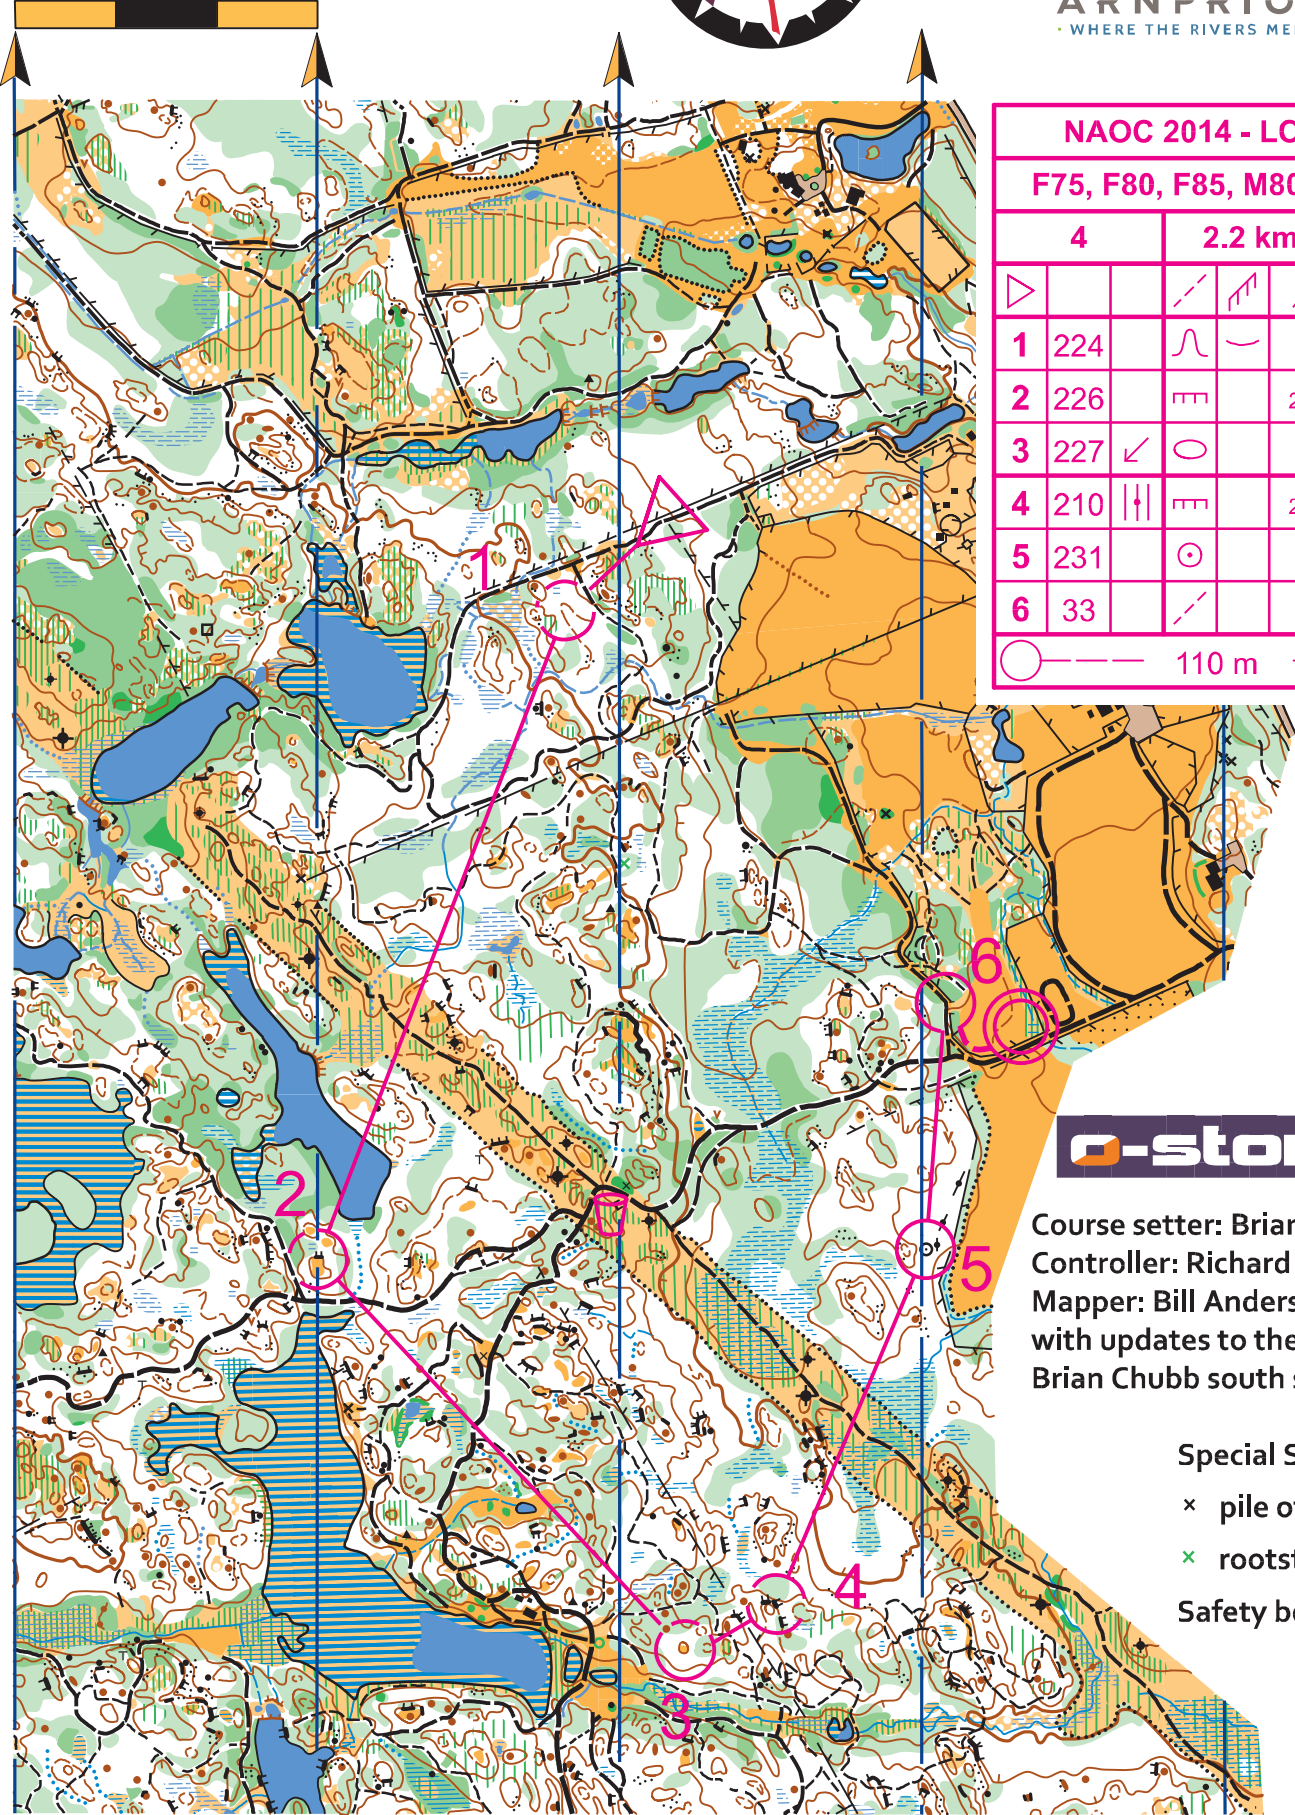

ARNPRIOR
WHERE THE RIVERS MEET

0 300m

NAOC 2014 - LONG					
F75, F80, F85, M80, M85					
4		2.2 km		40 m	
▷		/	↗	Y	
1	224	∩	—		
2	226	≡	2.5		
3	227	↙	○	○	☐
4	210		≡	2.5	
5	231	⊙		⊙	
6	33	/		<	
		110 m		⊙	

o-store.ca

Course setter: Brian Graham
Controller: Richard Guttormson
Mapper: Bill Anderson, 2014
with updates to the 2010 BA and
Brian Chubb south section.

Special Symbols:

- × pile of debris
- × rootstock >2m

Safety bearing is East

Carp Ridge - Hidden Meadow Farm

An Orienteering Ottawa map. Made for sport.

Scale: 1:7500 Contour Interval: 2.5m