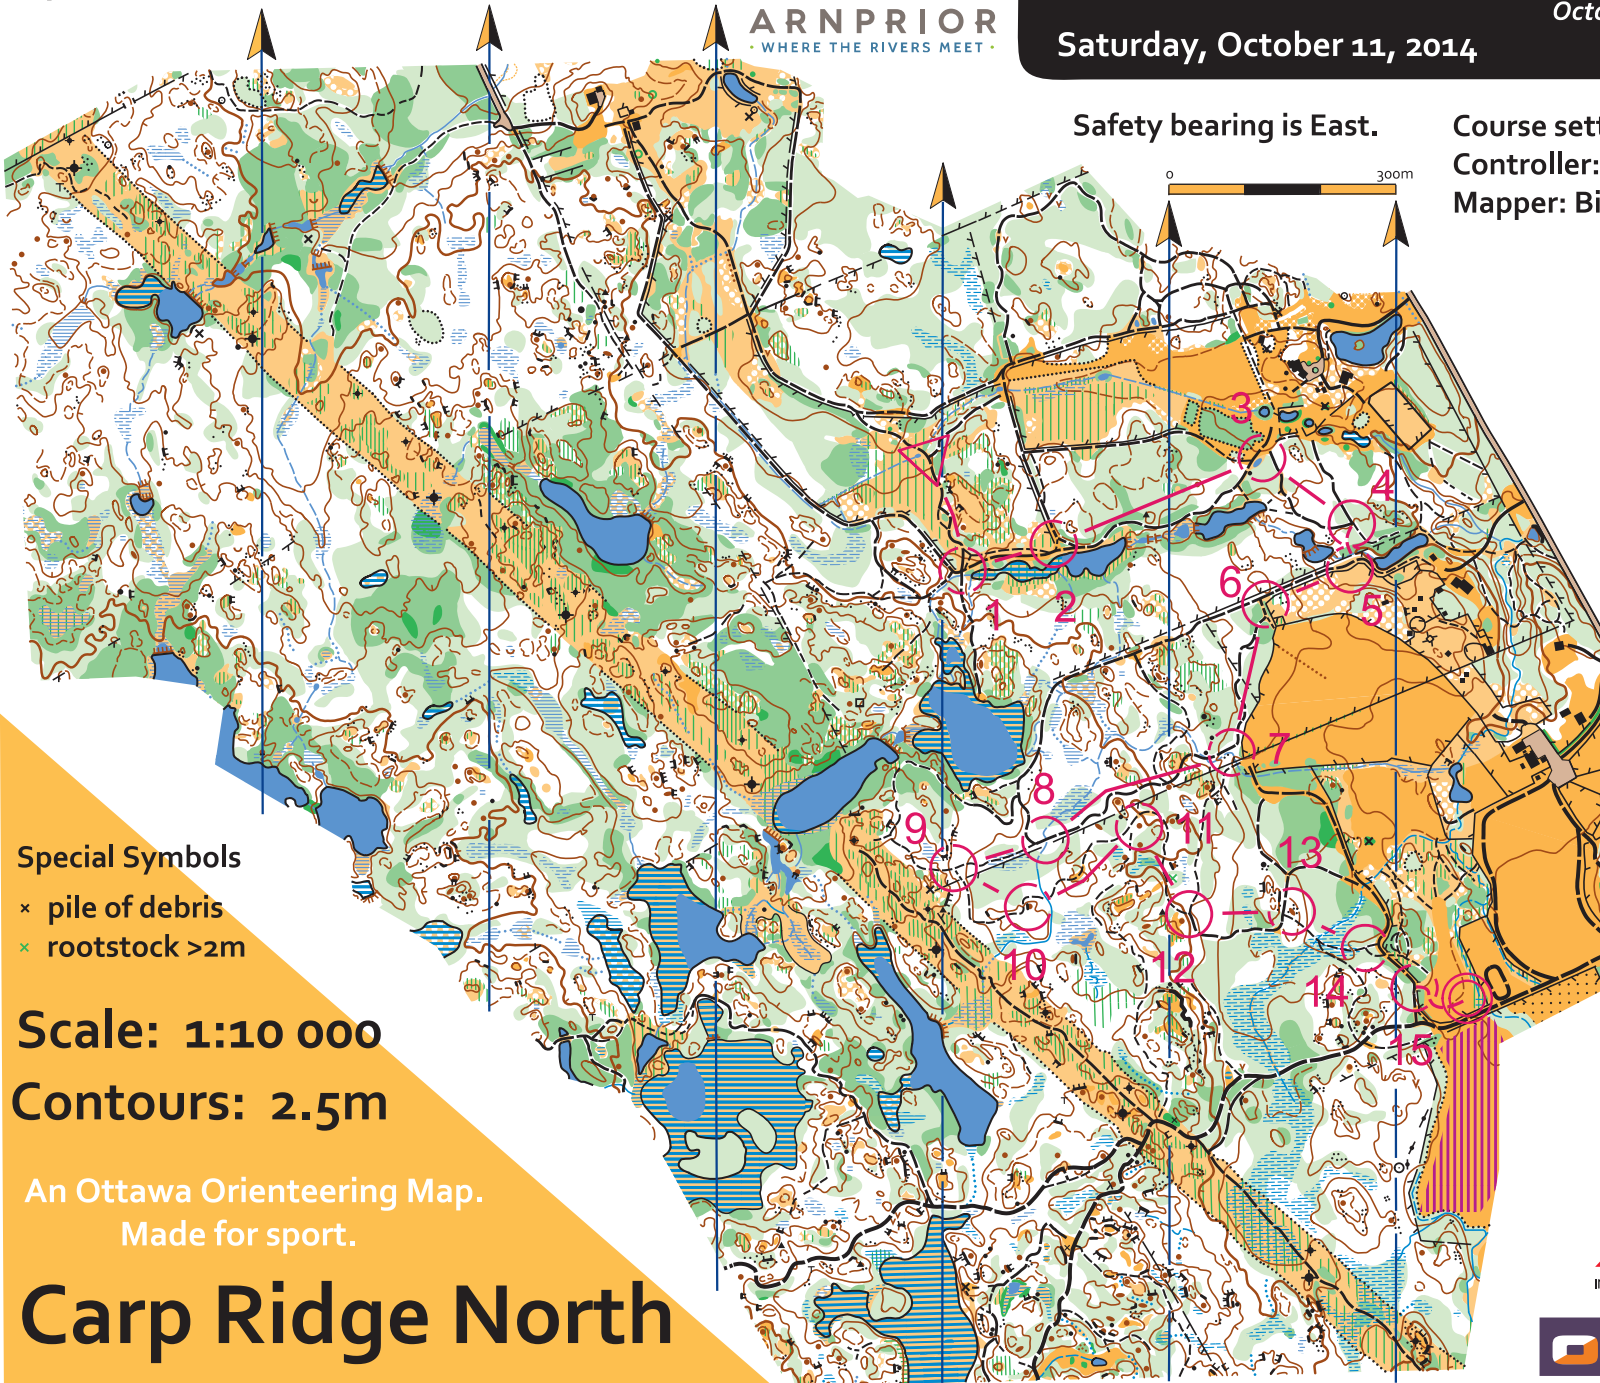

Safety bearing is East.

Course setter: Andrew Cornett

Controller: Bill Meldrum

Mapper: Bill Anderson, 2014

NAOC 2014 Middle				
M12-, W12-, O1				
	1	2.4 km	35 m	
▷		/ /	Y	
1	102	/ /	X	
2	104	▨		⊥
3	105	☺		♂
4	106	/ /	Y	
○ --- 60 m --- >				
5	107	▨		<
6	136	▨		<
7	108	▨		⊥
8	109	/ /	X	
9	113	/ /	Y	
10	114	▨	2.0	⊥
11	115	↑	•	○
12	110	/ /	Y	
13	111	•		⊥
14	112	<	/ /	Y
15	33	/ /		<
○ --- 90 m --- >				

Special Symbols

- × pile of debris
- × rootstock >2m

Scale: 1:10 000

Contours: 2.5m

An Ottawa Orienteering Map.
Made for sport.

Carp Ridge North