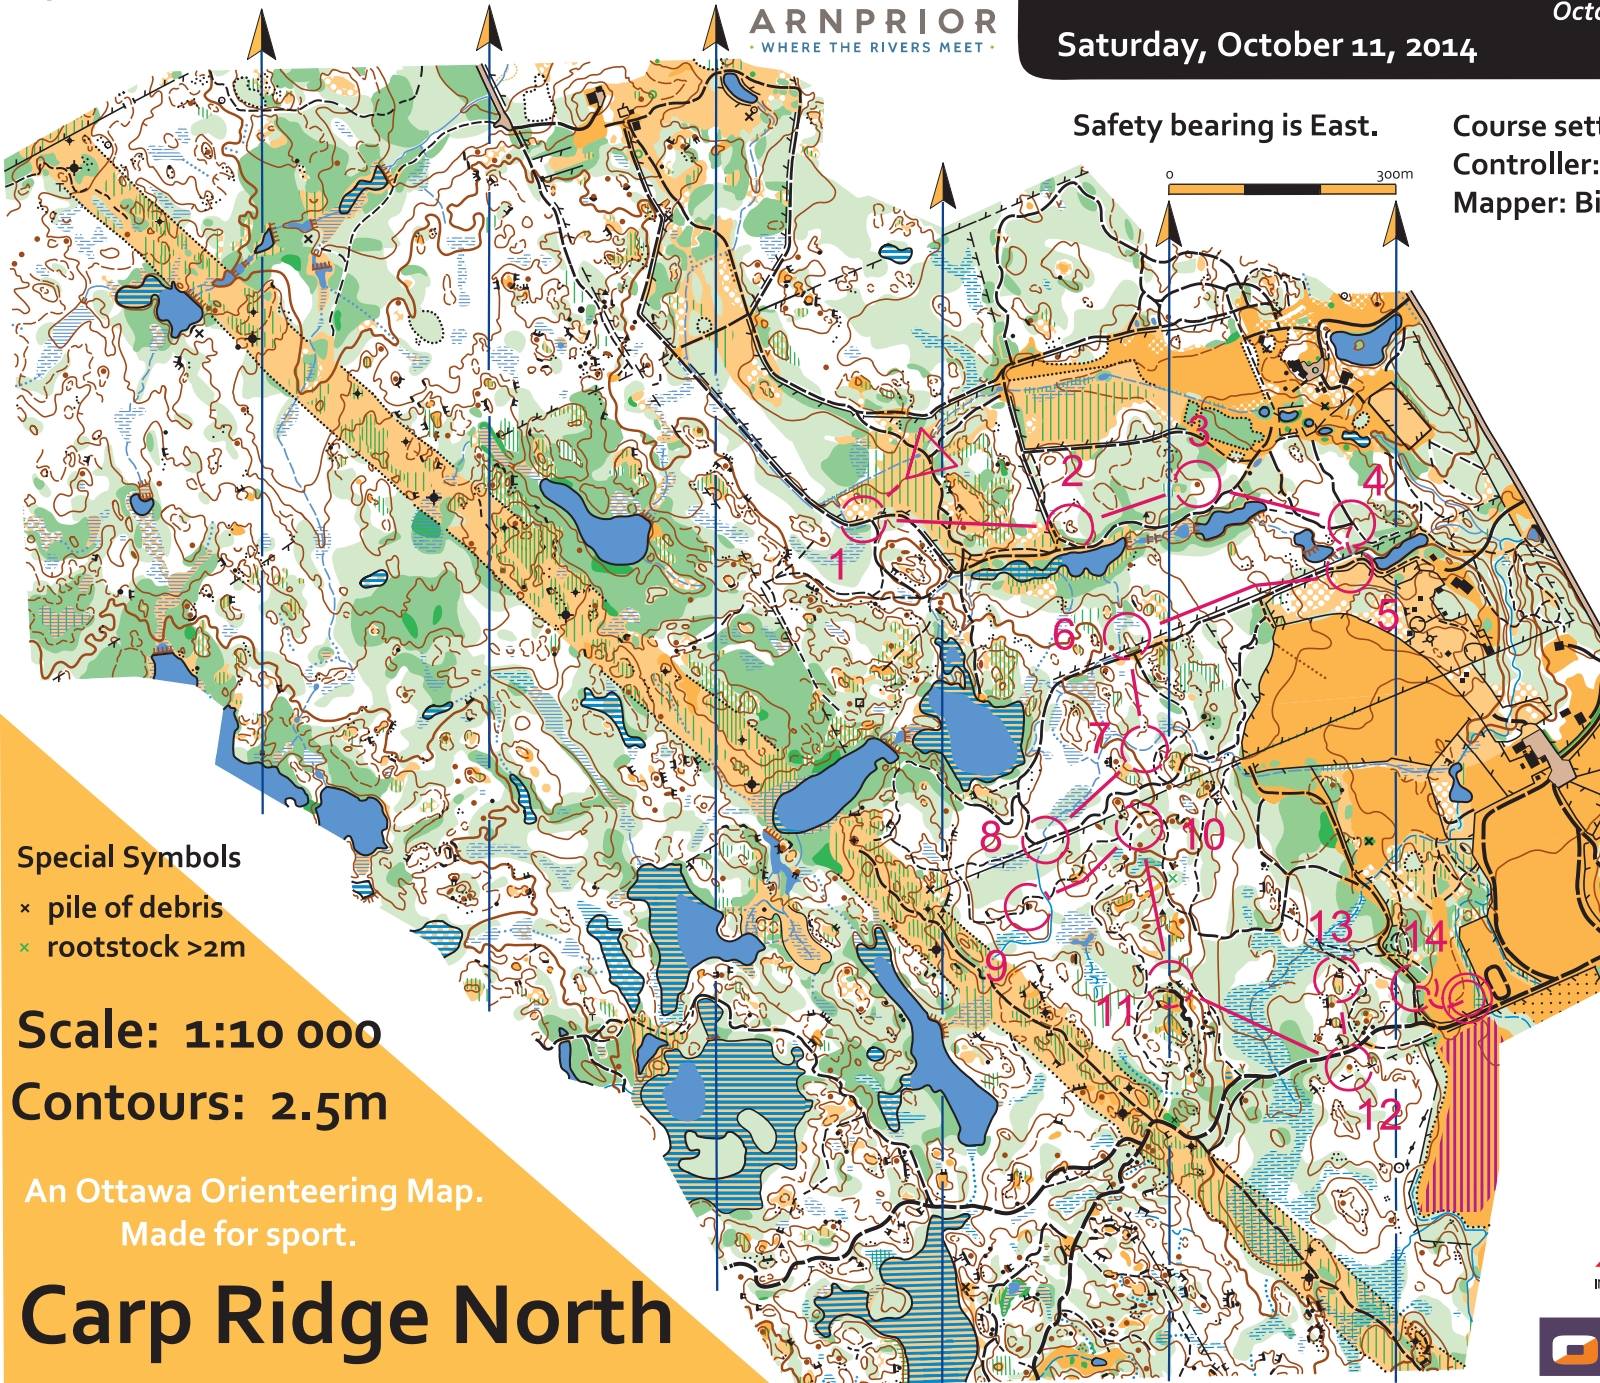

Safety bearing is East.

Course setter: Andrew Cornett

Controller: Bill Meldrum

Mapper: Bill Anderson, 2014

NAOC 2014 Middle				
M14-, W14-, O2				
	2	2.5 km	40 m	
▷		/ /	Y	
1 140		↗		←
2 103	○			↑
3 135	•			↑
4 106		/ /	Y	
○ — 60 m — ○				
5 107	↗			<
6 137	↘			○
7 129				<
8 109	/ /		×	
9 114			2.0	⊥
10 115	↑	•		○
11 138	▲		1.2	○
12 142	•			○
13 134	⊙			○
14 33	/ /			<
○ — 90 m — ○				

**Special Symbols**

- × pile of debris
- × rootstock >2m

**Scale: 1:10 000**

**Contours: 2.5m**

An Ottawa Orienteering Map.  
Made for sport.

**Carp Ridge North**