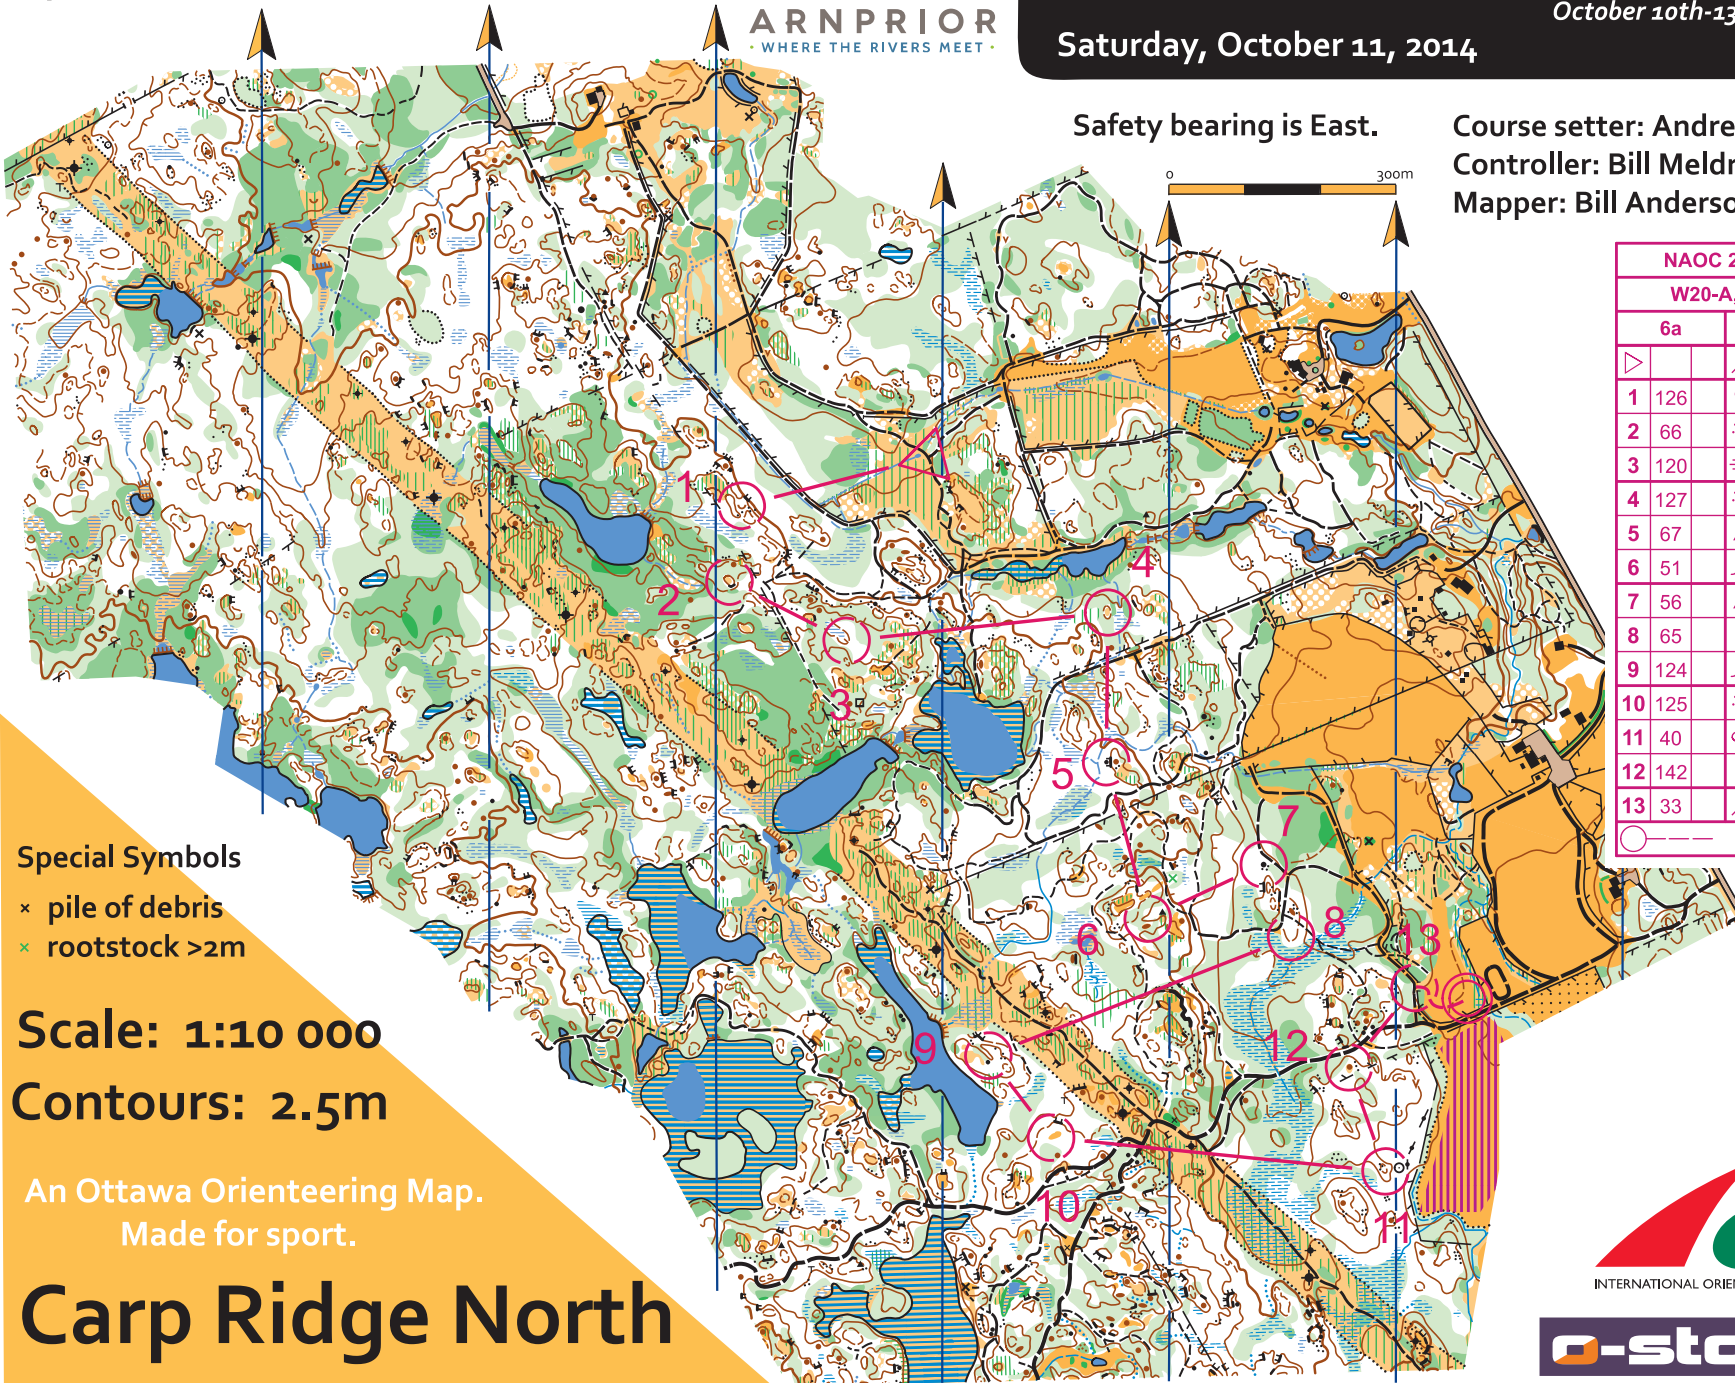

Safety bearing is East.

Course setter: Andrew Cornett

Controller: Bill Meldrum

Mapper: Bill Anderson, 2014

NAOC 2014 Middle				
W20-A, W45+, O6				
	6a	2.9 km	40 m	
▷		/ / /		
1	126	⊙		
2	66	⊙		⊙
3	120	≡		⊙
4	127	⊙		
5	67	▲	1.0	♀
6	51	∩		
7	56	▲	1.0	⊙
8	65	∩		⊙
9	124	∩		
10	125	⊙		⊙
11	40	⊙		⊙
12	142	•		⊙
13	33	/		<

○ — 90 m — ○

Special Symbols

- × pile of debris
- × rootstock >2m

Scale: 1:10 000

Contours: 2.5m

An Ottawa Orienteering Map.
Made for sport.

Carp Ridge North