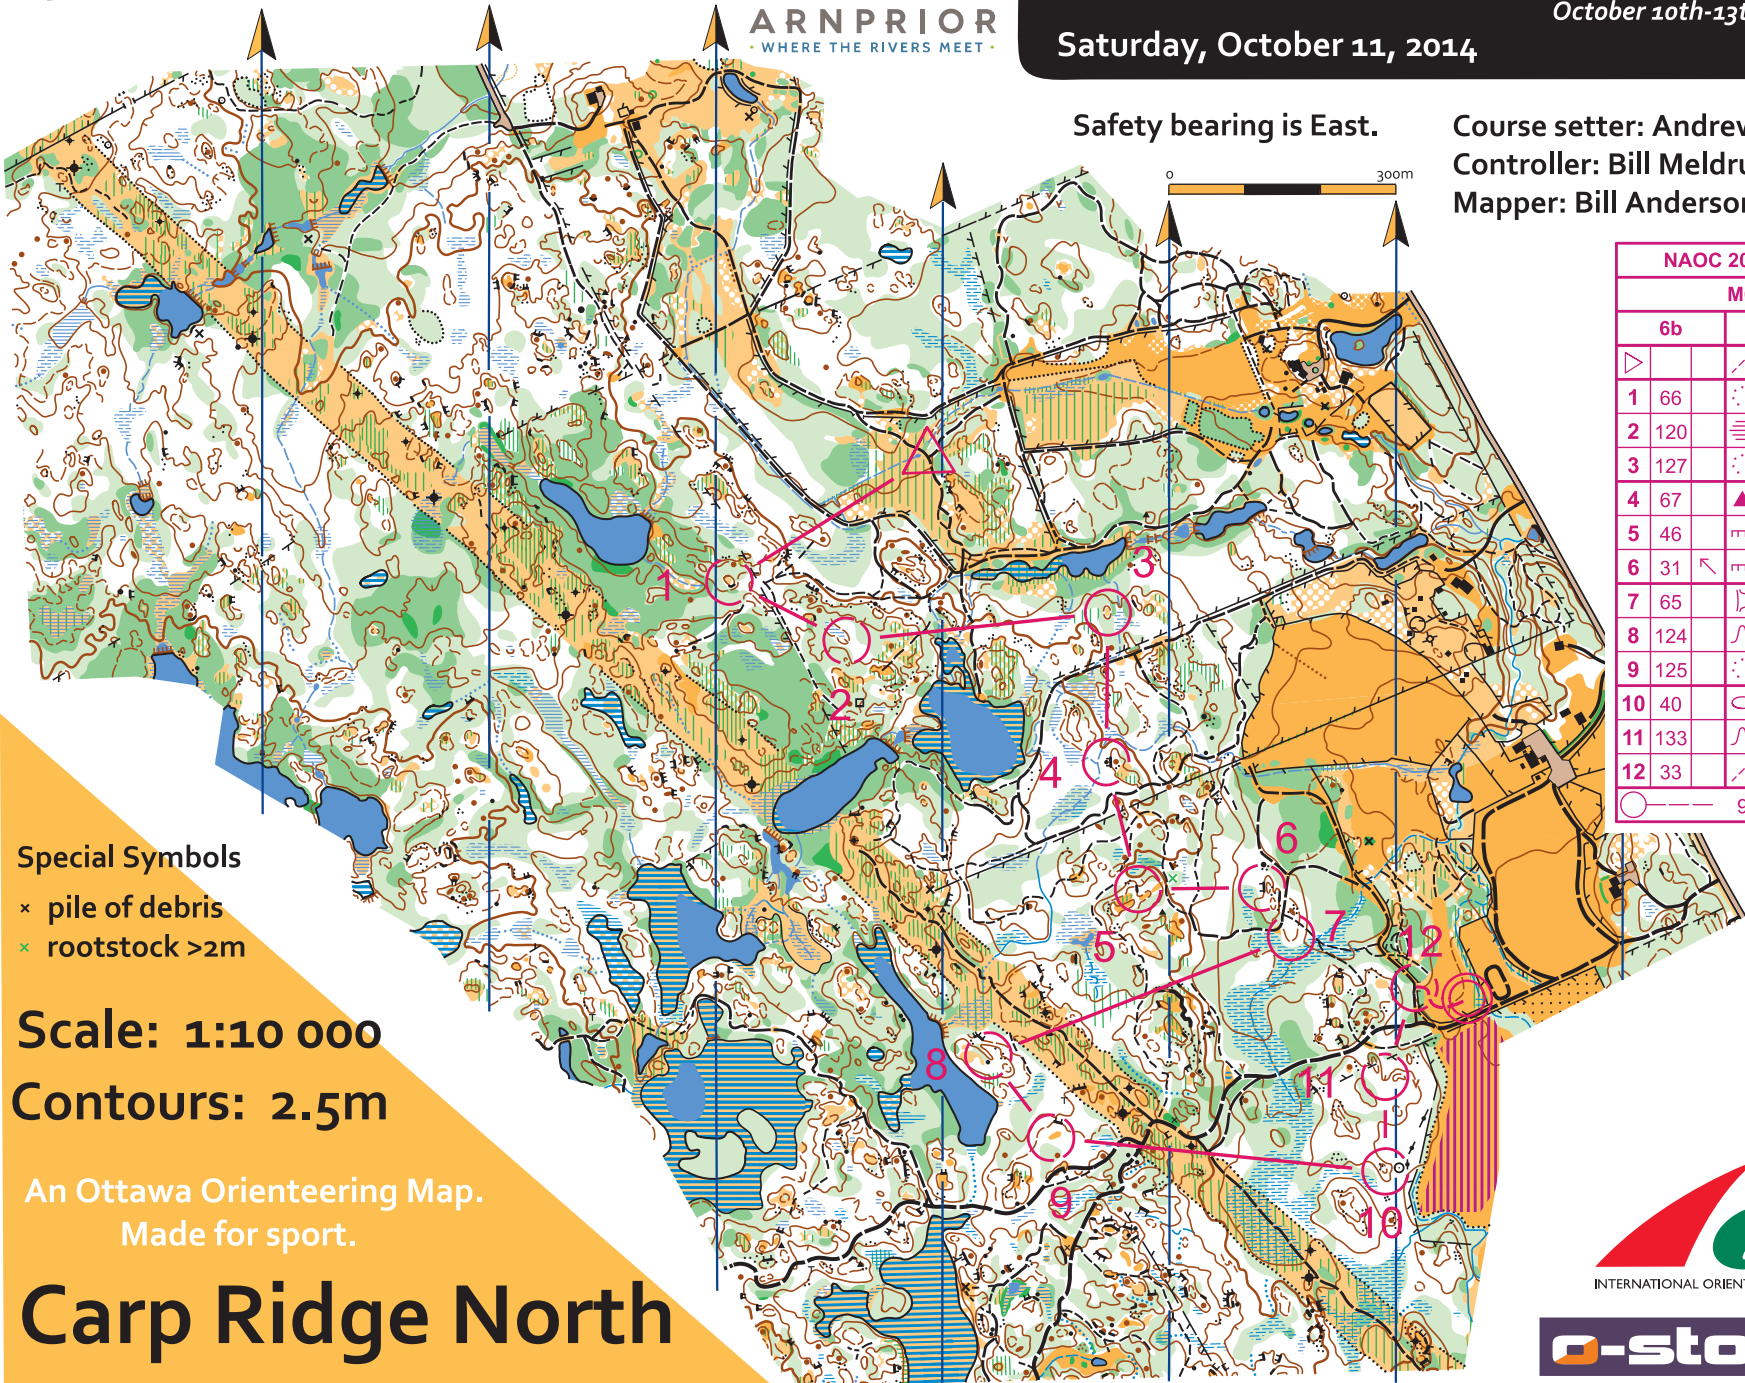

Safety bearing is East.

Course setter: Andrew Cornett

Controller: Bill Meldrum

Mapper: Bill Anderson, 2014

NAOC 2014 Middle				
M65+				
	6b	2.8 km		40 m
▷		/	/	Y
1	66	⊙		⊙
2	120	≡		⊙
3	127	⊙		
4	67	▲	1.0	♀
5	46	mm	1.5	
6	31	↖	mm	1.5 ♀
7	65	∩	—	⊙
8	124	∩		
9	125	⊙		⊙
10	40	⊙		♀
11	133	∩	—	
12	33	/		<

⊙ — 90 m — ⊙

**Special Symbols**

- × pile of debris
- × rootstock >2m

**Scale: 1:10 000**

**Contours: 2.5m**

An Ottawa Orienteering Map.

Made for sport.

**Carp Ridge North**