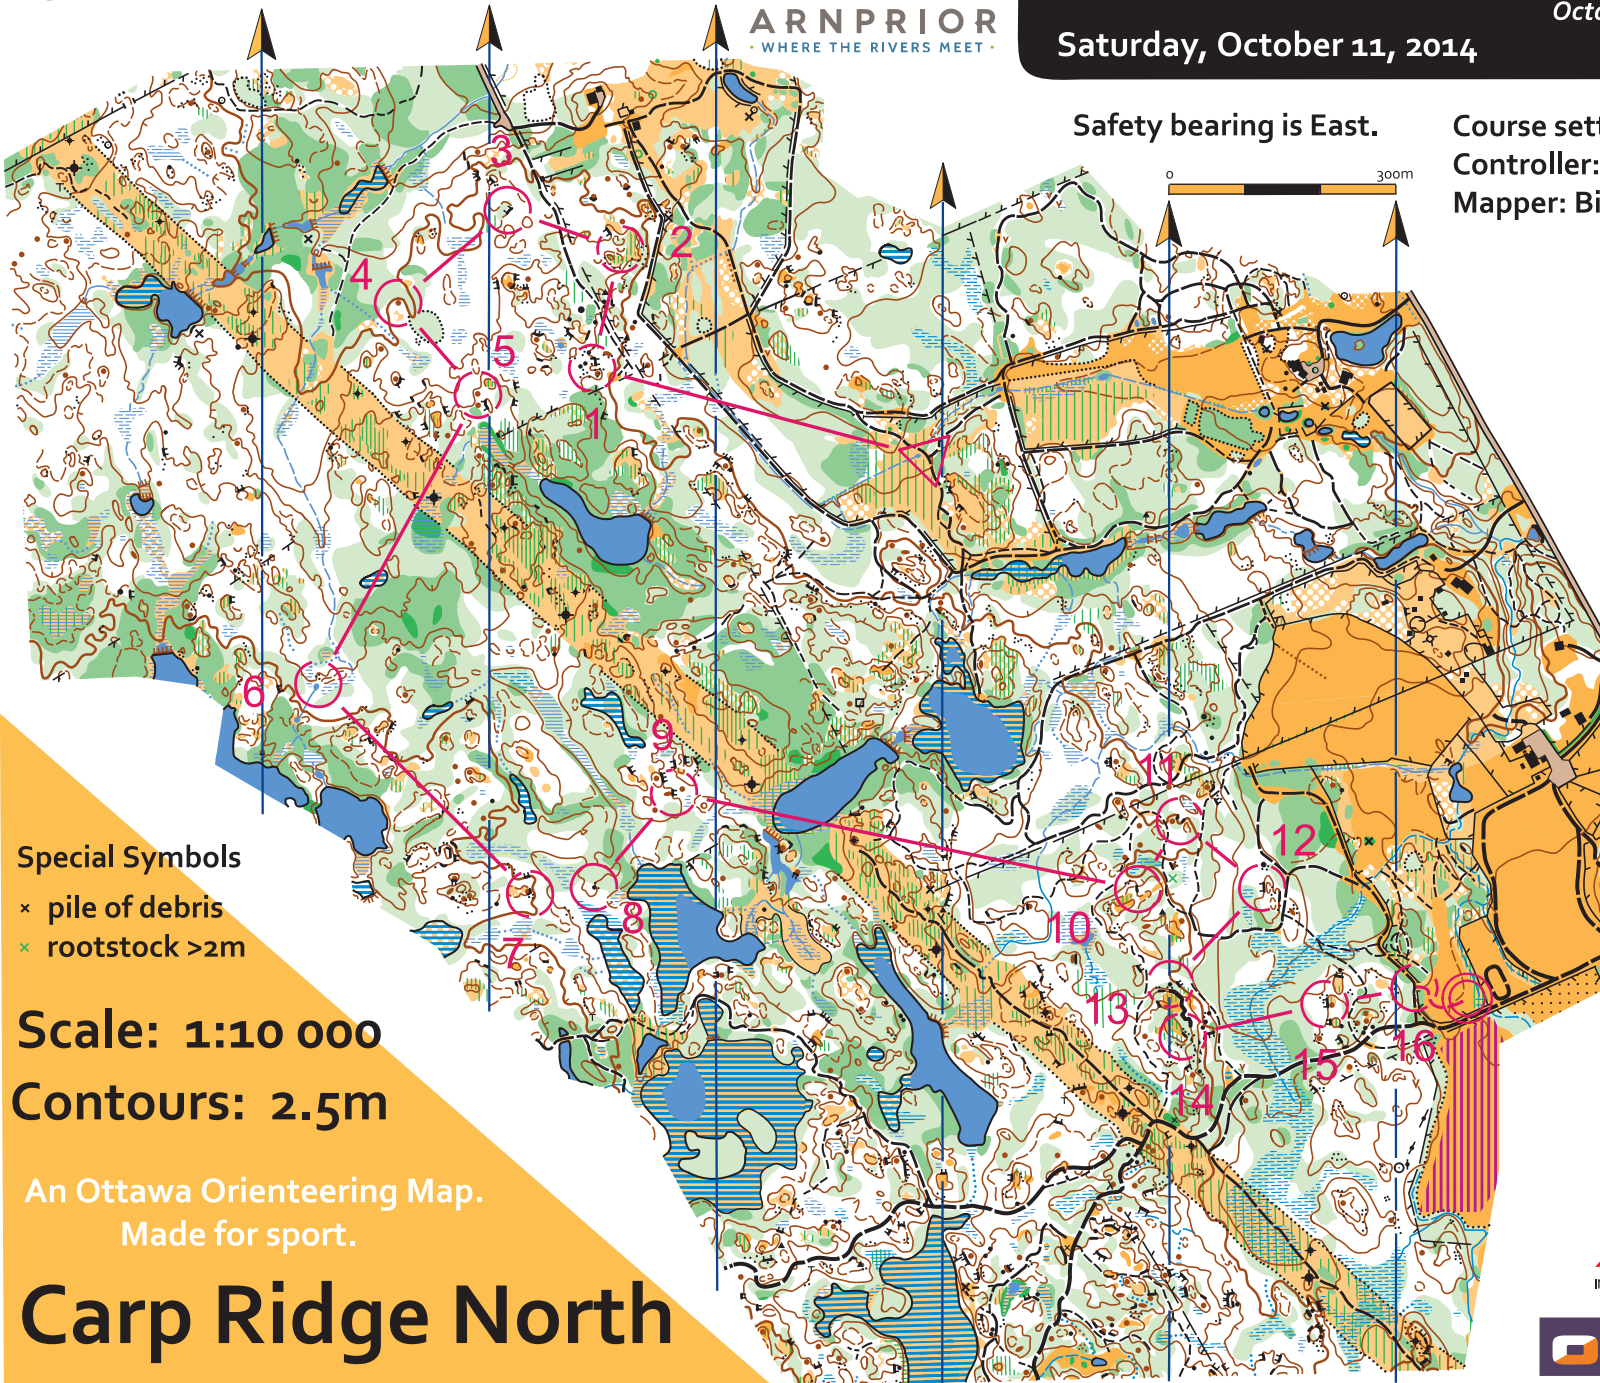

Safety bearing is East.

Course setter: Andrew Cornett

Controller: Bill Meldrum

Mapper: Bill Anderson, 2014

NAOC 2014 Middle					
M55+					
	7b	3.7 km		65 m	
	▷		∕	∕	∕
1	101		∩	∩	
2	61		∩		
3	53	≡		1.5	
4	58		•		∩
5	38	↑	•		∩
6	132		∩		∩
7	54	↓	≡	1.5	∩
8	47		▲	1.0	∩
9	44	∩	≡	1.5	
10	46	≡		1.5	
11	48		∩		
12	31	∩	≡	1.5	∩
13	138		▲	1.2	∩
14	64		∩		∩
15	43	↑	≡	2.0	
16	33		∩		∩

∩ — 90 m — ∩

Special Symbols

- × pile of debris
- × rootstock >2m

Scale: 1:10 000

Contours: 2.5m

An Ottawa Orienteering Map.
Made for sport.

Carp Ridge North